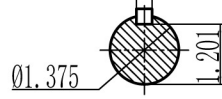

FRAME: HP: RPM: PHASE: VOLT: ENCL: FREQ: FLA: LRA:

0.312 X 0.312

MODEL: NEMA210T
 REV.DESC:

SCALE: 1:2.5 DATE:
 VERSION: REVISED:

UNITS: BY:
 WWW.TECHTOPIND.COM