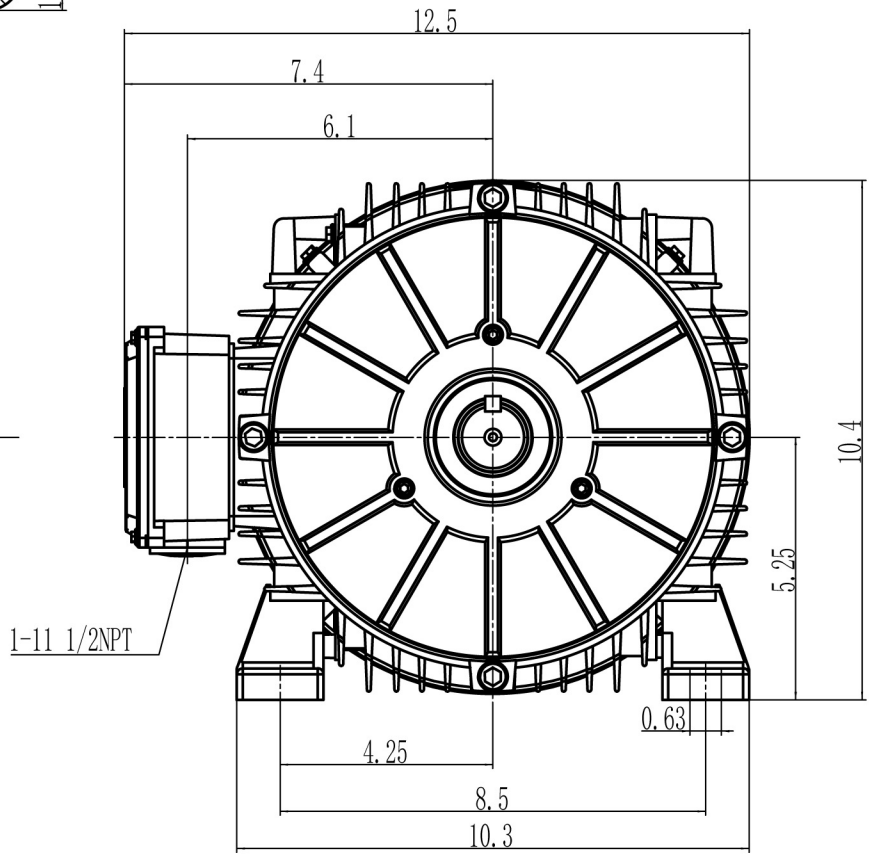

FRAME: HP: RPM: PHASE: VOLT: ENCL: FREQ: FLA: LRA:

0.312 X 0.312

MODEL: NEMA210T
 REV.DESC:

SCALE: 1:2.5 DATE:
 VERSION: REVISED:

UNITS: BY:
 WWW.TECHTOPIND.COM