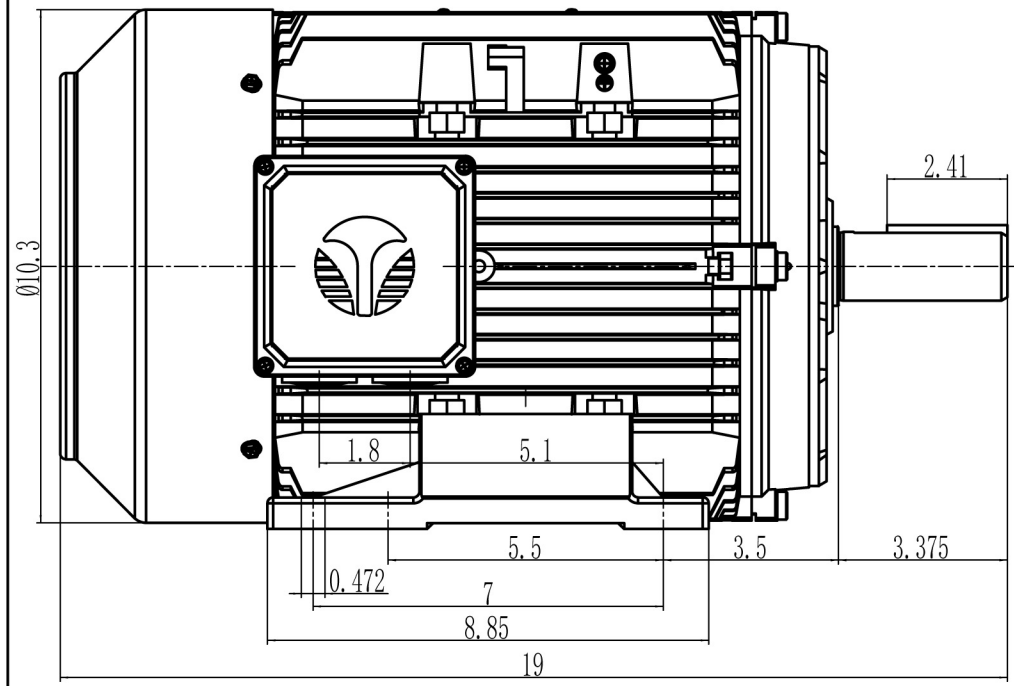

FRAME: HP: RPM: PHASE: VOLT: ENCL: FREQ: FLA: LRA:

0.312 X 0.312

MODEL: NEMA210T
 REV.DESC:

SCALE: 1:2.5 DATE:
 VERSION: REVISED:

UNITS: BY:
 WWW.TECHTOPIND.COM