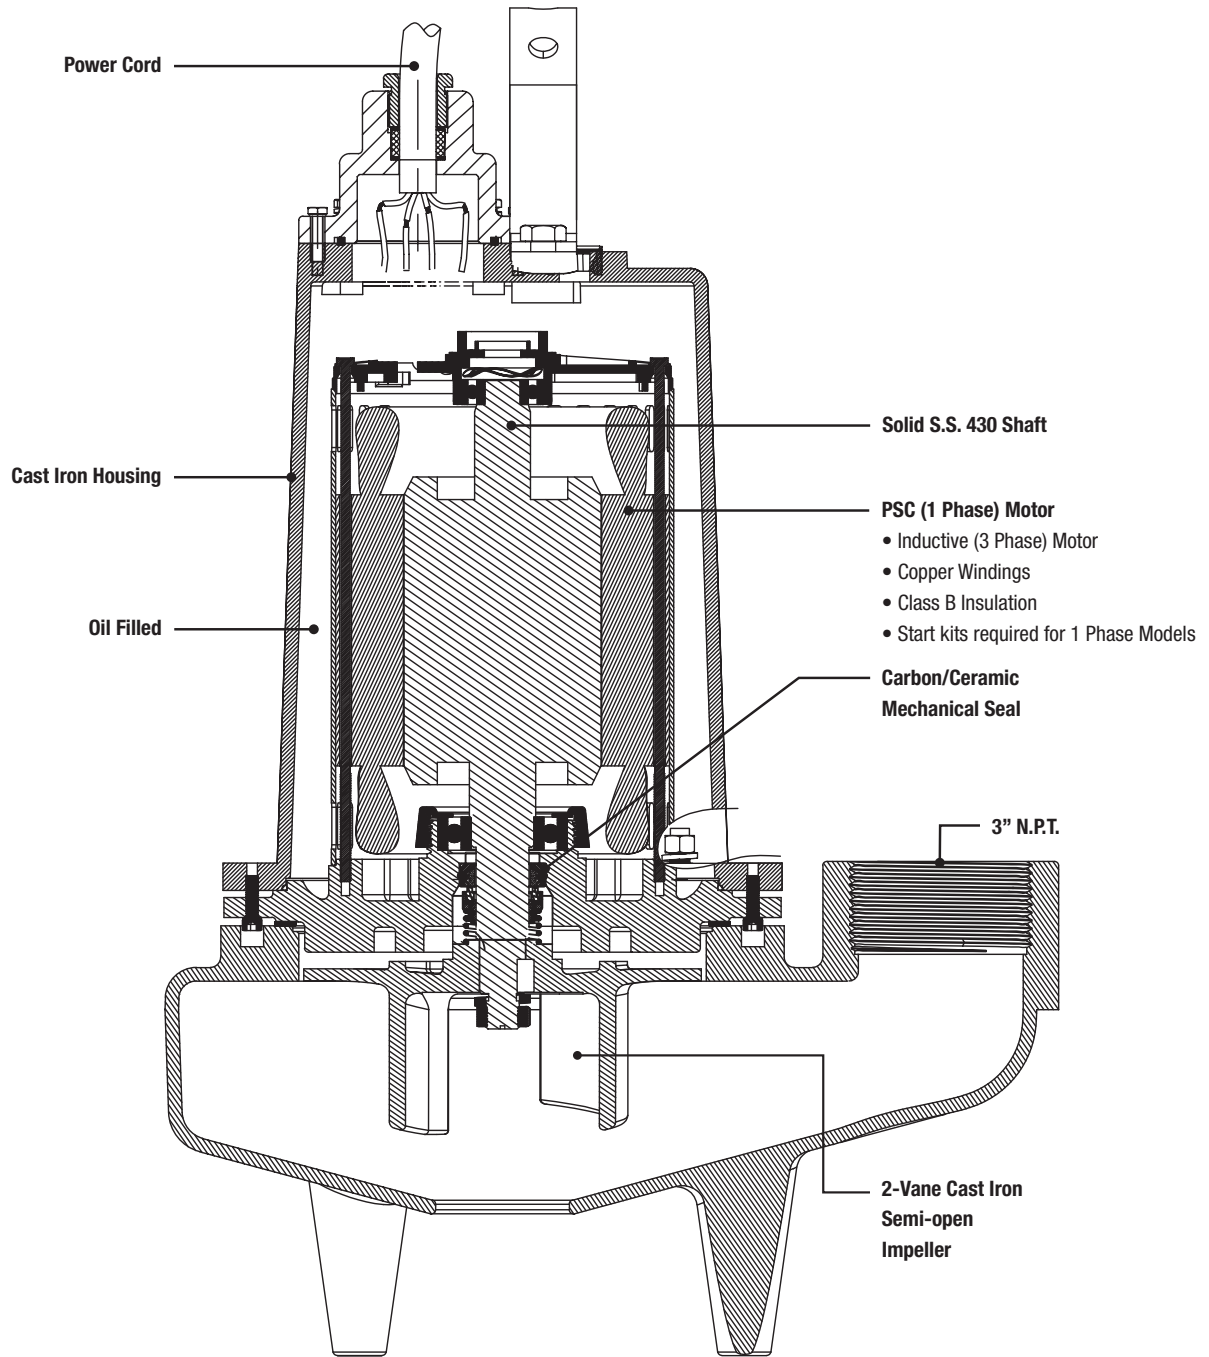

SEWAGE PUMPS
SWF500 Features

P U M P

Honest, Professional, Dependable

1899 Cottage Street, Ashland, Ohio 44805

Telephone: 855 281-6830 • Fax: 877 326-1994 • ashlandpump.com