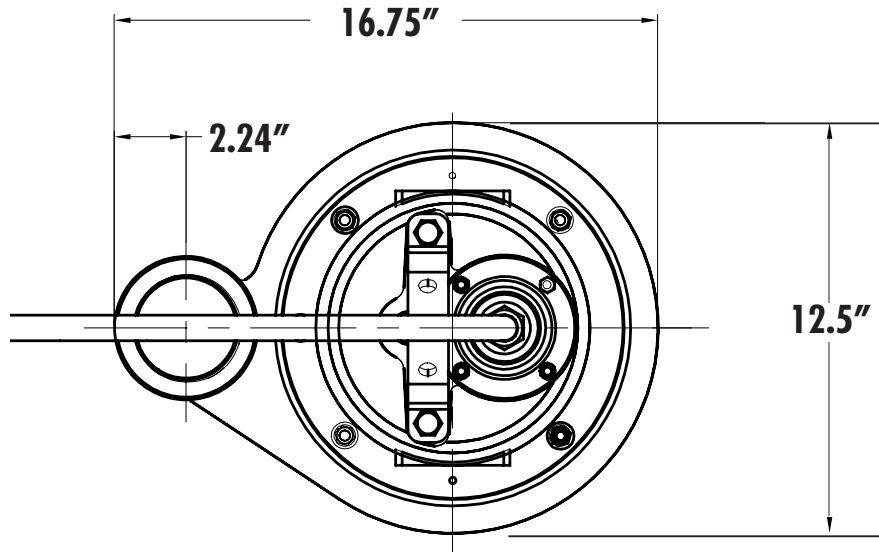

SEWAGE PUMPS

SWF500 Dimensional Data

P U M P

Honest, Professional, Dependable

1899 Cottage Street, Ashland, Ohio 44805

Telephone: 855 281-6830 • Fax: 877 326-1994 • ashlandpump.com