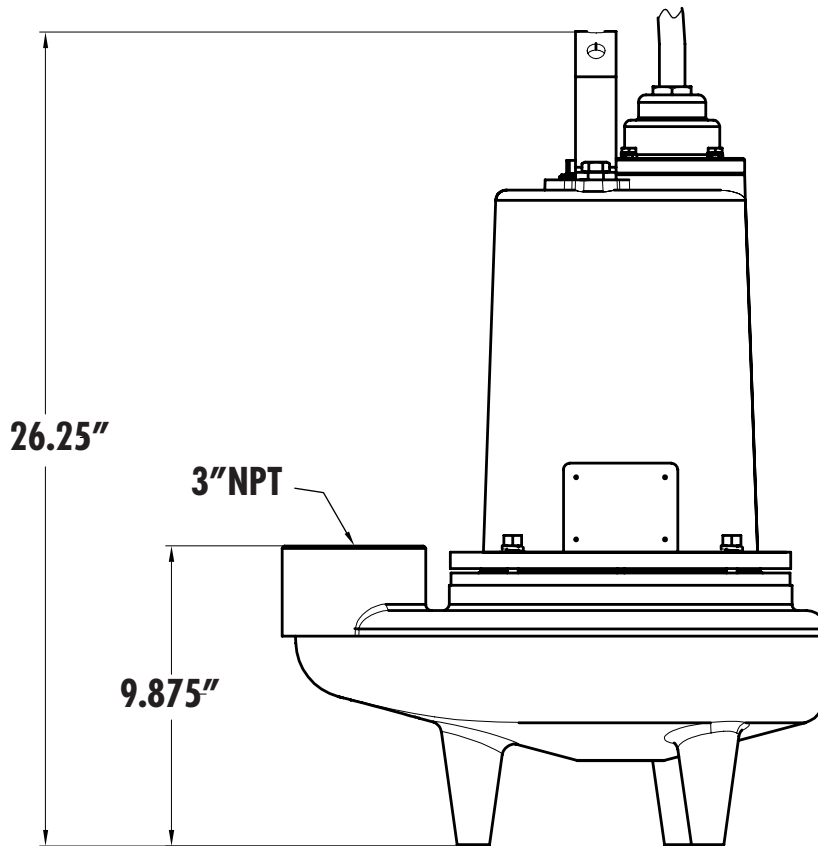

SEWAGE PUMPS

SWF500 Dimensional Data

P U M P

Honest, Professional, Dependable

1899 Cottage Street, Ashland, Ohio 44805

Telephone: 855 281-6830 • Fax: 877 326-1994 • ashlandpump.com