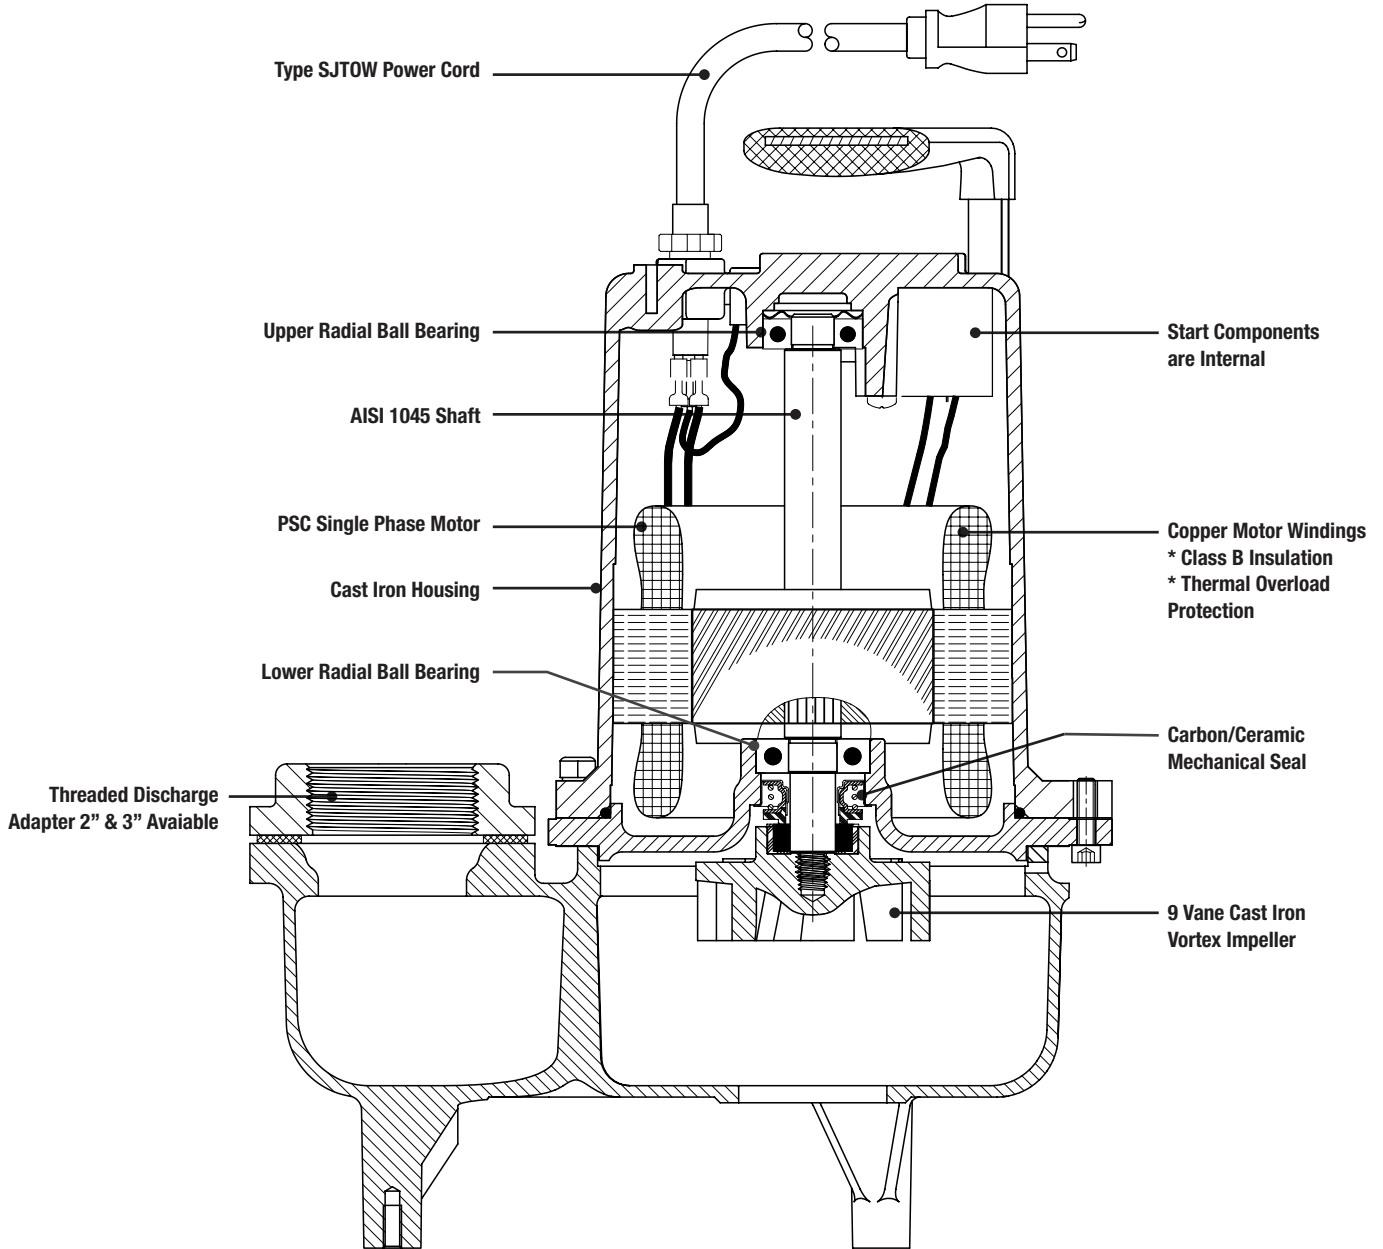

SEWAGE PUMPS
SW50 Features

P U M P

Honest, Professional, Dependable

1899 Cottage Street, Ashland, Ohio 44805

Telephone: 855 281-6830 • Fax: 877 326-1994 • ashlandpump.com