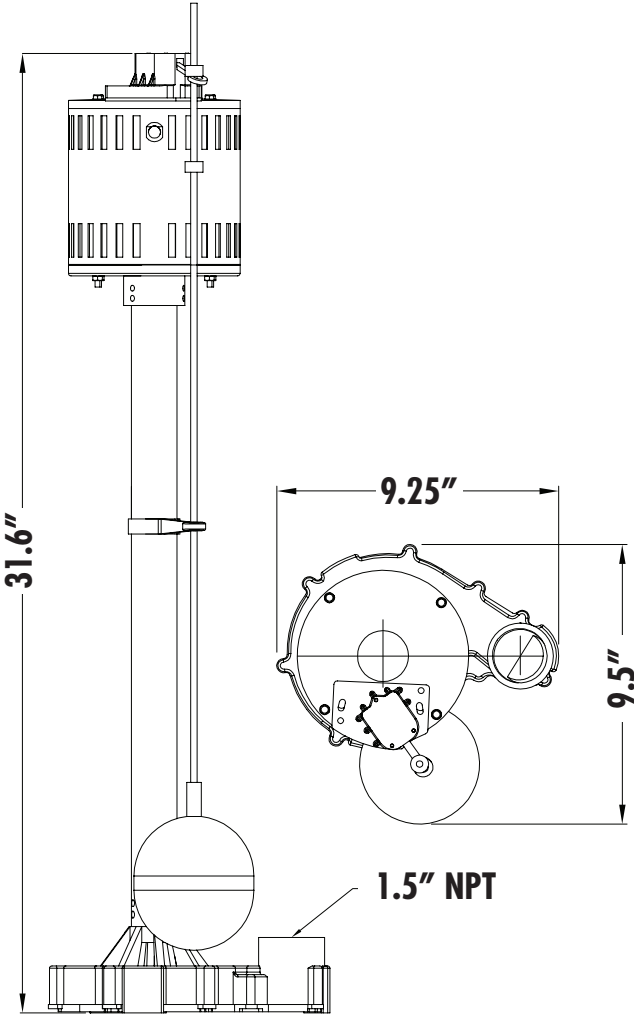

PED50CI Dimensional Data

P U M P

Honest, Professional, Dependable

1899 Cottage Street, Ashland, Ohio 44805

Telephone: 855 281-6830 · Fax: 877 326-1994 · ashlandpump.com